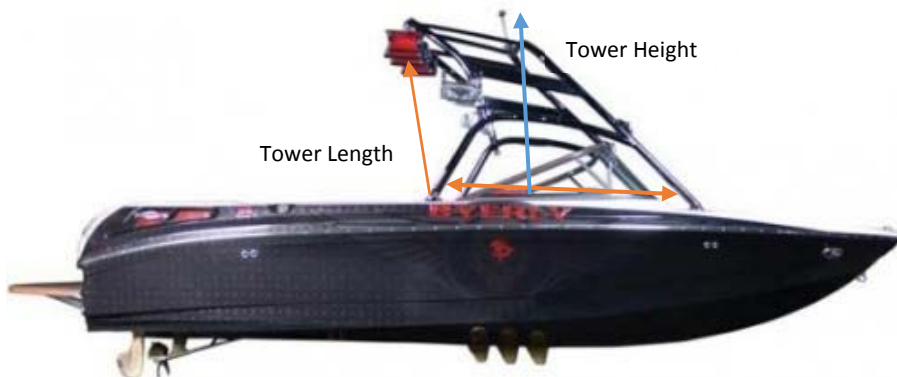

New Over-the-Tower Cover for Wide Bow or Pickle-Forked Bow Ski Boats!

Available In:

Double Duck
Performance
Poly-Guard®

Sun-DURA™

&

Sunbrella®

Designed to protect the boat owner's investment!

Protects speakers, wake board racks, the complete boat and swim platform.

Designed for storage only for boat lifts, dry stack or trailer storage.

Tie-Down Kit Included

Fits boats with the tower mounted over the windshield with the top of the tower not to exceed 24" behind the wing of the windshield. Max tower height from top of gunnel: 68".